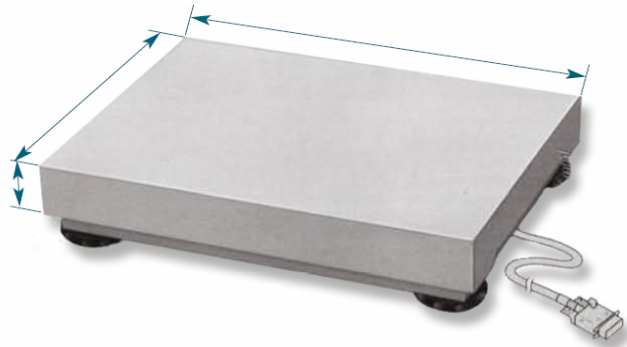

## SG Series

**SGA** 360 mm x 480 mm x 96 mm  
**SGB** 500 mm x 600 mm x 100 mm  
**SGC** 700 mm x 800 mm x 125 mm

### Standard Features

- Stainless steel platform
- Rust proof coated carbon steel base
- High quality load cells
- Durable & shock proof against high overloads
- Stainless steel version is available for SYE
- Loadcell material " Aluminium"
- Sealed loadcell material "Butyl Rubber"

## SY Series

**SYA** 380 mm x 380 mm x 90 mm  
**SYB** 480 mm x 480 mm x 96 mm  
**SYC** 341 mm x 284 mm x 90 mm  
**SYE** 400 mm x 400 mm x 105 mm