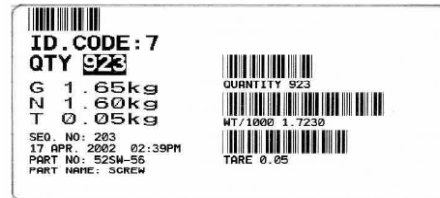

DIGITAL FLOOR SCALE

Model : Digi® DI 81 + Built In Printer + Label Printer

Basic Specifications

Model	ALD-4-1.0t	ALD-4-2.0t	ALD-4-3.0t	ALD-4-5.0t
Capacity	1000kg x 0.1kg	2000kg x 0.2kg	3000kg x 0.5kg	5000kg x 1kg
Power Source	AC Powered			
Platform Size	4 feet x 4 feet / 1200 mm x 1200 mm			
Platform Furnishing	Paint Coated			
Operating Temperature	-10°C to 40°C			
Loadcell	Shear Beam OIML Class C3 Loadcells			