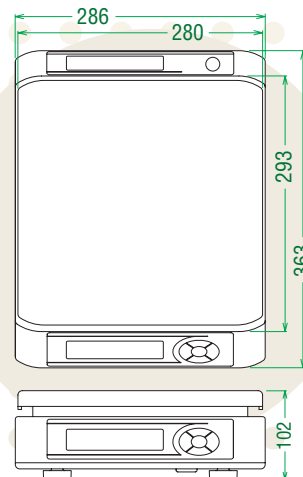

A Versatile Scale with a Compact Body

Dual Display Model

A Simple Scale with Broad Application

Features

Compact & Versatile

The iPC is a portable scale with a compact design. It allows users to measure weights of items from 1 g to 30 kg.

Large Display Panel

The LCD panel is large and positioned at an angle for easy viewing to prevent misreading. A dual display (front and back) model is also available on order.

Specifications

	<Small>		<Large>	
Platter size	230 x 200 mm		280 x 293 mm	
Capacity and minimum graduation	Approval type	Non approval type	Approval type	Non approval type
	3 kg/1 g (0 ~ 1.5 kg), 2 g (1.5 ~ 3 kg)	3 kg/1 g	15 kg/5 g (0 ~ 7.5 kg), 10 g (7.5 ~ 15 kg)	15 kg/5 g
Weighing method	6 kg/2 g (0 ~ 3 kg), 5 g (3 ~ 6 kg)	6 kg/2 g	30 kg/10 g (0 ~ 15 kg), 20 g (15 ~ 30 kg)	30 kg/10 g
	Electric resistance method			
LCD panel	Six digits (7-segment), character height 25 mm			
Display information	6-digit weight, battery indicator, decimal point, net weight indicator, stability indicator, minus sign, and unit of measurement			
Net weight measurement	By tare key			
Power	Dry Cell 2 pieces (can be operated for 500 hours with alkaline dry D-Type batteries) or AC Adaptor (No Dry Cell and/or AC adaptor are included in the shipment) Auto Power Off function (can be set to 60 min., 20 min., or off)			
Operational temperature	-5 °C ~ 40 °C			
Outer dimensions (W x D x H)	236 x 282 x 100 mm		286 x 363 x 102 mm	
Weight	2.0 kg (excluding batteries)		3.2 kg (excluding batteries)	
Approvals	OIML, CE conformity for approval type			

Dimensions

unit: mm

iPC (Small)

iPC (Large)

ISHIDA CO., LTD. www.ishida.com

44, SANNO-CHO, SHOGOIN SAKYO-KU,
KYOTO 606-8392 JAPAN
Phone : 81-75-771-4141 Facsimile : 81-75-751-1634