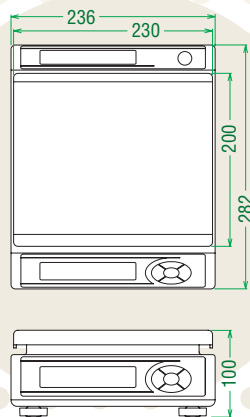

A Versatile Scale with a Compact Body

Dual Display Model

A Simple Scale with Broad Application

Features

Compact & Versatile

The iPC is a portable scale with a compact design. It allows users to measure weights of items from 1 g to 30 kg.

Large Display Panel

The LCD panel is large and positioned at an angle for easy viewing to prevent misreading. A dual display (front and back) model is also available on order.

Specifications

	<Small>		<Large>	
Platter size	230 x 200 mm		280 x 293 mm	
Capacity and minimum graduation	Approval type	Non approval type	Approval type	Non approval type
	3 kg/1 g (0 ~ 1.5 kg), 2 g (1.5 ~ 3 kg)	3 kg/1 g	15 kg/5 g (0 ~ 7.5 kg), 10 g (7.5 ~ 15 kg)	15 kg/5 g
Weighing method	6 kg/2 g (0 ~ 3 kg), 5 g (3 ~ 6 kg)	6 kg/2 g	30 kg/10 g (0 ~ 15 kg), 20 g (15 ~ 30 kg)	30 kg/10 g
	Electric resistance method			
LCD panel	Six digits (7-segment), character height 25 mm			
Display information	6-digit weight, battery indicator, decimal point, net weight indicator, stability indicator, minus sign, and unit of measurement			
Net weight measurement	By tare key			
Power	Dry Cell 2 pieces (can be operated for 500 hours with alkaline dry D-Type batteries) or AC Adaptor (No Dry Cell and/or AC adaptor are included in the shipment) Auto Power Off function (can be set to 60 min., 20 min., or off)			
Operational temperature	-5 °C ~ 40 °C			
Outer dimensions (W x D x H)	236 x 282 x 100 mm		286 x 363 x 102 mm	
Weight	2.0 kg (excluding batteries)		3.2 kg (excluding batteries)	
Approvals	OIML, CE conformity for approval type			

Dimensions

unit: mm

iPC (Small)

iPC (Large)

ISHIDA CO., LTD. www.ishida.com

44, SANNO-CHO, SHOGOIN SAKYO-KU,
KYOTO 606-8392 JAPAN
Phone : 81-75-771-4141 Facsimile : 81-75-751-1634